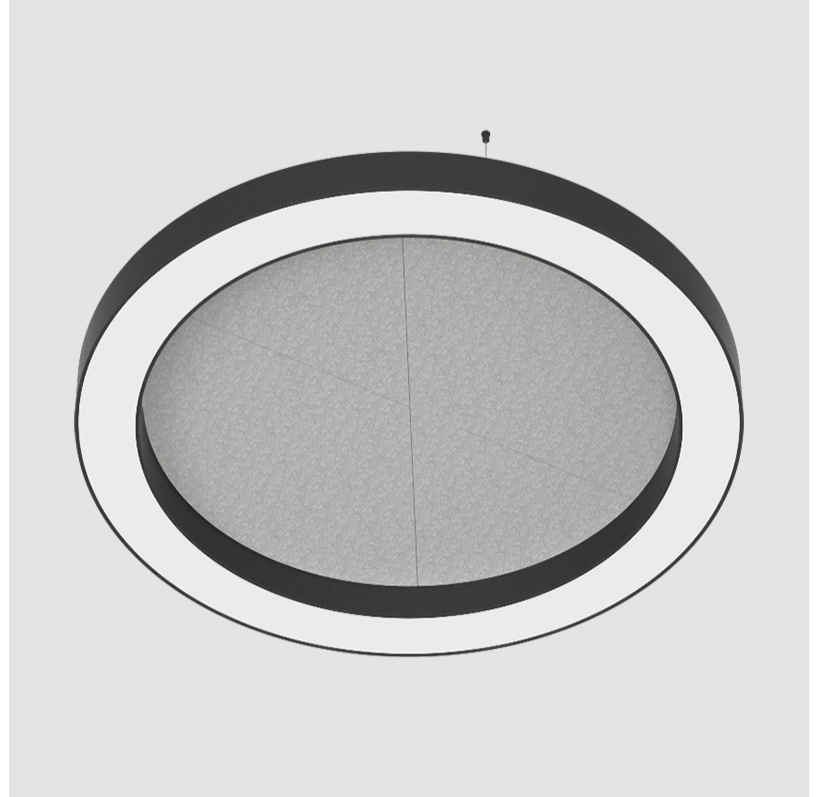

GENERAL

Series: Glorious Acoustic
Brand: Prolicht
Division: Architectural
Mounting Type: Suspension
Mounting Location: Ceiling
Subcategory: Acoustic

PHYSICAL

Shape: Round
Diameter (mm): 1550
Diameter (in): 61
Width (mm): 120
Width (in): 4 3/4
Light Distribution: Direct
Diffuser: [PMMA - Opal / Micro-Prism](#)
Fixture Finish: [SSR / BKV / CWI / CRY / HAB / UFT / ITA / RUA / FTG / MYG / LOD / PUS / FRO / FUP / KIA / POP / BLS / SPG / MEY / GOH / GUM / CHC / COM / ABZ / JAG / OBR / MOS / ROR](#)
Accent Finish: [ANC / ASH / BNA / BTC / BZE / CEL / EGG / EVG / FOG / FOS / FST / FUA / IRI / IRO / KHA / LIC / LIM / MER / MSN / MUS / ONX / PEA / PLU / POL / PPY / RAY / ROY / RST / STE / SWD / TAN / TAU](#)
Fixture Material: Aluminum
Cable Details: [2 000mm / 78 3/4" or 6 000mm / 236 1/4" Transparent Cable](#)

ELECTRICAL

Lamp Type: LED (Zhaga Standard)
Input Wattage (W): 110
Total Output Wattage (W): 100
Dimming: [Non-Dimmable](#)
Driver Included: Yes
Driver Location: Integrated
Driver Type: Constant Current - Universal
Driver Class: Class 2
Input Voltage (V): 120 - 277

LED

[Color Temperature (°K): 2700 / 3000 / 3500 / 4000](#)
Max. Delivered Lumen (lm): Max 12515
Nominal Lumen (lm): Max 16105
CRI: >90 CRI
Lamp Life (hrs): 50000

OPTICAL

RATINGS AND CERTIFICATIONS

Certified By: CSA Certified to UL and CSA Standards
IP rating: IP20