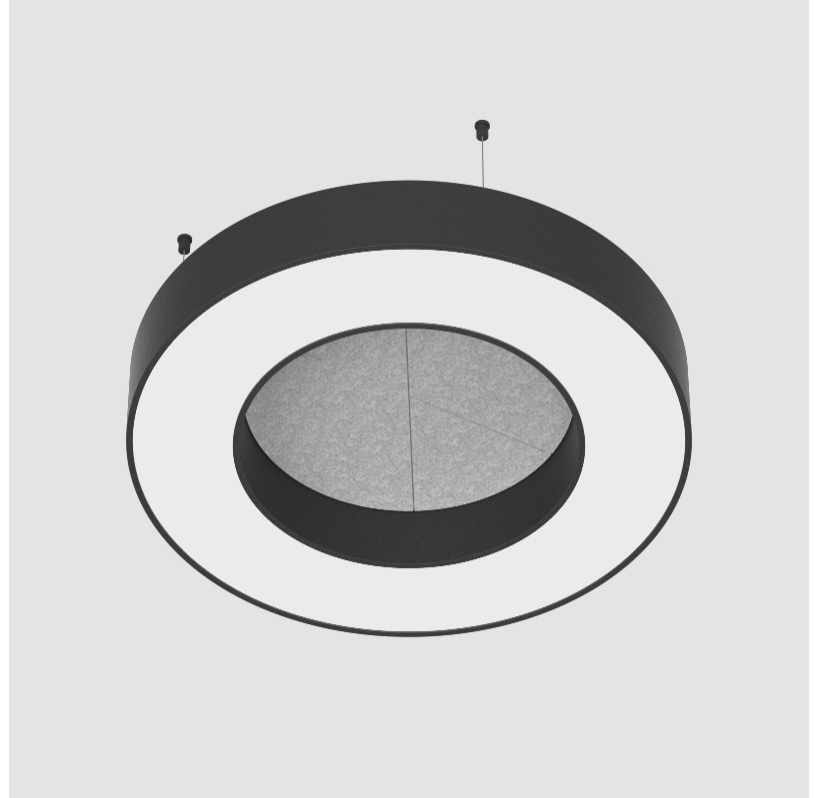

GENERAL

Series: Glorious Acoustic
Brand: Prolicht
Division: Architectural
Mounting Type: Suspension
Mounting Location: Ceiling
Subcategory: Acoustic

PHYSICAL

Shape: Round
Diameter (mm): 750
Diameter (in): 29 1/2
Width (mm): 120
Width (in): 4 3/4
Light Distribution: Direct
Diffuser: PMMA - Opal / Micro-Prism
Fixture Finish: SSR / BKV / CWI / CRY / HAB / UFT / ITA / RUA / FTG / MYG / LOD / PUS / FRO / FUP / KIA / POP / BLS / SPG / MEY / GOH / GUM / CHC / COM / ABZ / JAG / OBR / MOS / ROR
Accent Finish: ANC / ASH / BNA / BTC / BZE / CEL / EGG / EVG / FOG / FOS / FST / FUA / IRI / IRO / KHA / LIC / LIM / MER / MSN / MUS / ONX / PEA / PLU / POL / PPY / RAY / ROY / RST / STE / SWD / TAN / TAU
Fixture Material: Aluminum
Cable Details: 2 000mm / 78 3/4" or 6 000mm / 236 1/4" Transparent Cable

ELECTRICAL

Lamp Type: LED (Zhaga Standard)
Input Wattage (W): 29.4
Total Output Wattage (W): 26.3
Dimming: Tri-Mode (Non-Dimming and Phase Dimming (120Vac only) and 0-10V Dimming)
Driver Included: Yes
Driver Location: Integrated
Driver Type: Constant Current - Universal
Driver Class: Class 2
Input Voltage (V): 120 - 277

LED

Color Temperature (°K): 2700 / 3000 / 3500 / 4000
Max. Delivered Lumen (lm): 2489 / 2577 / 3025 / 2620
Nominal Lumen (lm): 3830 / 3964 / 4655 / 4030
CRI: >90 CRI
Lamp Life (hrs): 50000

OPTICAL

RATINGS AND CERTIFICATIONS

Certified By: CSA Certified to UL and CSA Standards
IP rating: IP20