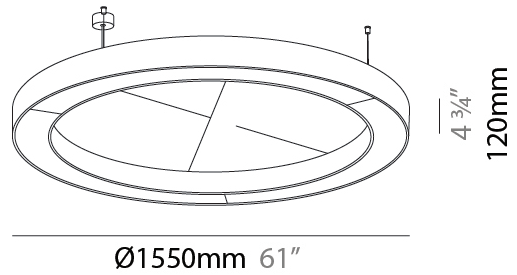

GENERAL

Series: Glorious Acoustic
Brand: Prolicht
Division: Architectural
Mounting Type: Suspension
Mounting Location: Ceiling
Subcategory: Acoustic

PHYSICAL

Shape: Round
Diameter (mm): 1550
Diameter (in): 61
Width (mm): 120
Width (in): 4 3/4
Light Distribution: Direct
Diffuser: [PMMA - Opal / Micro-Prism](#)
Fixture Finish: [SSR / BKV / CWI / CRY / HAB / UFT / ITA / RUA / FTG / MYG / LOD / PUS / FRO / FUP / KIA / POP / BLS / SPG / MEY / GOH / GUM / CHC / COM / ABZ / JAG / OBR / MOS / ROR](#)
Accent Finish: [ANC / ASH / BNA / BTC / BZE / CEL / EGG / EVG / FOG / FOS / FST / FUA / IRI / IRO / KHA / LIC / LIM / MER / MSN / MUS / ONX / PEA / PLU / POL / PPY / RAY / ROY / RST / STE / SWD / TAN / TAU](#)
Fixture Material: Aluminum
Cable Details: [2 000mm / 78 3/4" or 6 000mm / 236 1/4" Transparent Cable](#)

ELECTRICAL

Lamp Type: LED (Zhaga Standard)
Input Wattage (W): 110
Total Output Wattage (W): 100
Dimming: [Non-Dimmable](#)
Driver Included: Yes
Driver Location: Integrated
Driver Type: Constant Current - Universal
Driver Class: Class 2
Input Voltage (V): 120 - 277

LED

[Color Temperature (°K): 2700 / 3000 / 3500 / 4000](#)
Max. Delivered Lumen (lm): Max 12515
Nominal Lumen (lm): Max 16105
CRI: >90 CRI
Lamp Life (hrs): 50000

OPTICAL

RATINGS AND CERTIFICATIONS

Certified By: CSA Certified to UL and CSA Standards
IP rating: IP20